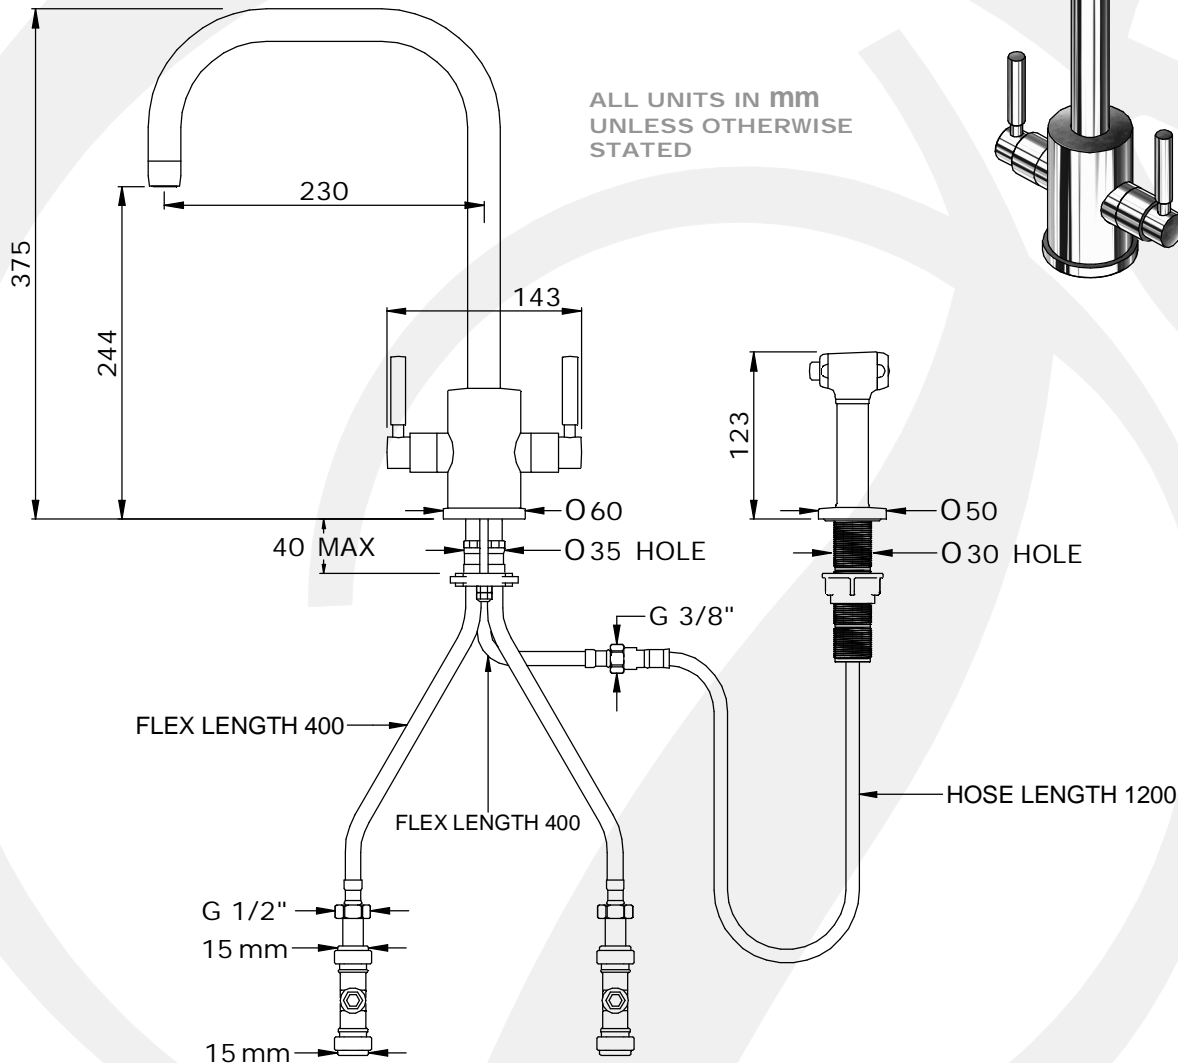

• SPECIFICATION •

• 4314 - ORBIO MONOBLOC SINK MIXER U SPOUT WITH LEVER HANDLES AND RINSE

- Handcrafted in the UK
- 1/4 turn ceramic disc flow control
- Vernier insert for accurate handle alignment
- Unique handle construction with integral bearing ring
- Flexible connectors for easier installation
- Single flow spout
- Supplied with 15mm double check valves
- Ideally installed in equal pressure systems

Available Finishes:

- Chrome
- Nickel
- Pewter
- Polished Brass
- Satin Brass
- Aged Brass
- Gold
- English Bronze

• Temp Range:
Min 1°C / 34°F
Max 70°C / 158°F

• Recommended Working Pressure:
Min 1bar / 15psi
Max 5bar / 75psi

• Packed Weight:
3.72 kg

Available Options:

- 5.7L/min regulated spout (Prefix AR.)
- Non Rinse version
- Matching soap dispenser
- C Spout version

Flow Rates:

- 1 Bar: 6.2 L/Min
- 2 Bar: 9.4 L/Min
- 3 Bar: 12.0 L/Min